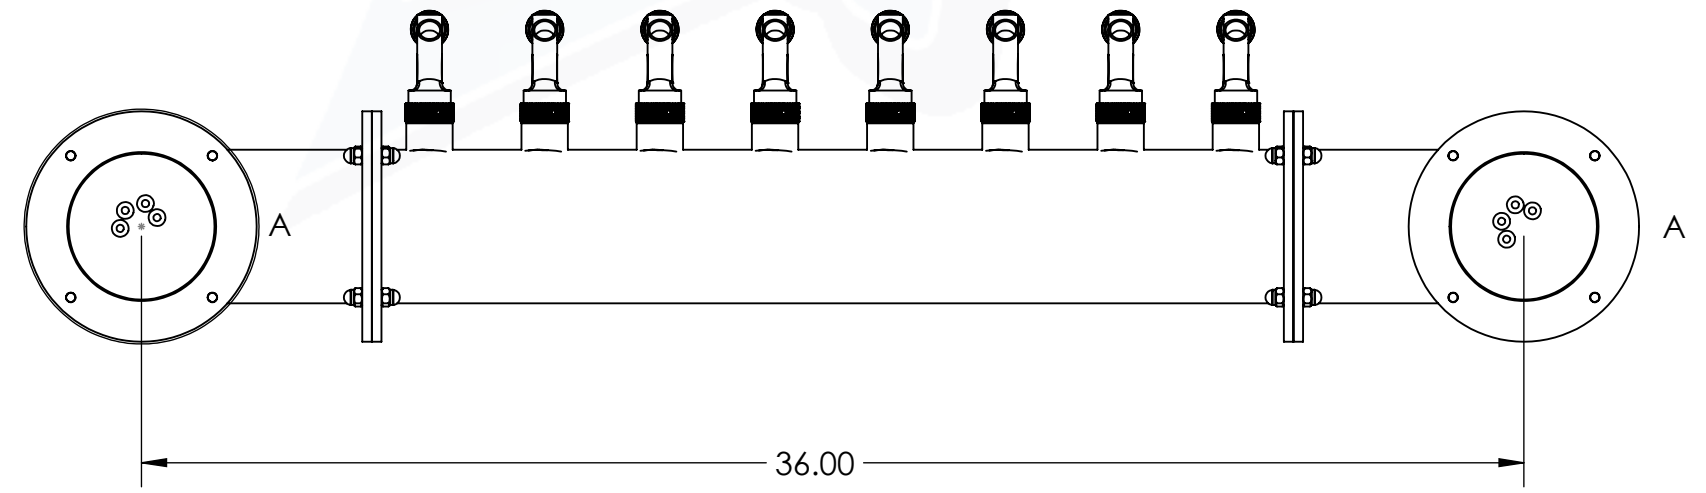

304SS tube connected to CBS NSF Flexible Total Barrier Tubing to 15lbs of Restriction

4 beer lines: 3/16" ID x 7/16" OD

DETAIL A
SCALE 2 : 5

Suggested Drip Tray:
 BB701324 - 24" x 7" BSS Drip Tray
 BB702424 - 24" x 7" BSS Spray Drip Tray

Name		Date	Title:	
Drawn By:	Chillmax Beverages Solutions, LLC	11/7/2024	8T (3"OC)BSS LIONS GATE CH-MX AIR	
Approved By:	Production Manager		Part Number:	Revision:
Material:	304 SS	Finish:	Brushed SS	BB101829-08AC
Unless otherwise mentioned, dimensions are inches				Scale: